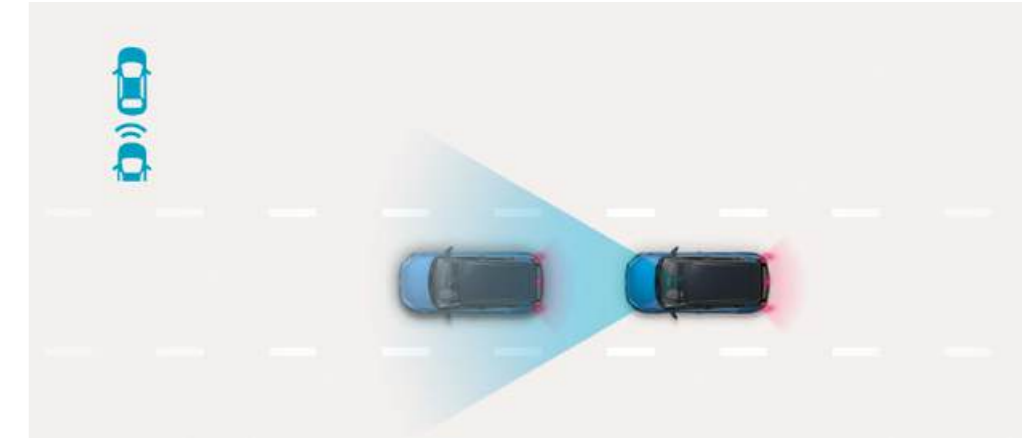

Hyundai SmartSense

With its advanced driver-assistance systems and an active safety package with a range of innovative features, the BAYON delivers even more peace of mind.

Explore more SmartSense

Lane Following Assist provides slight steering inputs to keep the vehicle centred in its lane at speeds between 0 and 180 kilometres per hour on highways and city streets. ◊