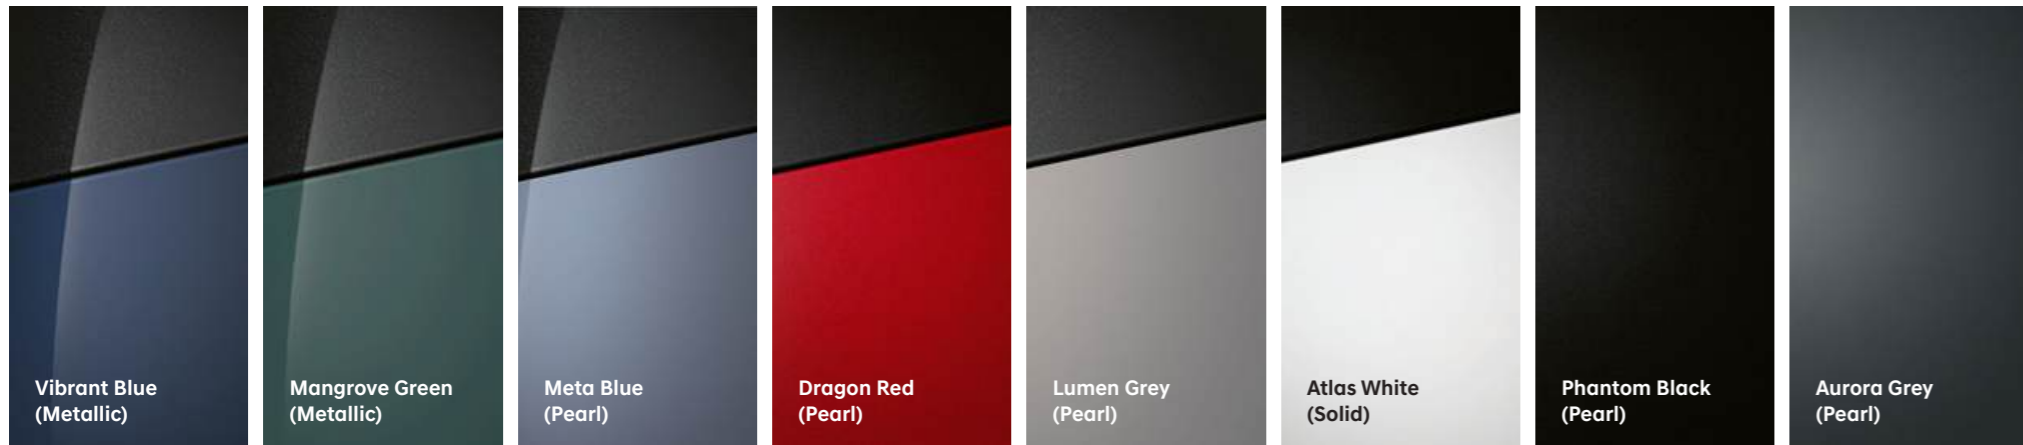

*Only available on the Executive Auto model.

Colour options and wheels.

Black Mono

Seats Black / Black

Configure now

16" alloy wheel

Specifications and dimensions.

Type	Petrol	
	1.2 MPi 5-speed MT	1.0 T-GDi 6-speed MT / 7-speed DCT
Engine Type	In-line 4 Cylinder	In-line 3 Cylinder
Displacement (cc)	1,197	998
Max. Power (kW (PS) / rpm)	58 (79) / 6,000	74 (100) / 6,000
Max. Torque (Nm / rpm)	113 / 4,200	172 / 1,500-3,500 / 200 / 2,000-2,500
Transmission type	5-MT	6-MT / 7-DCT
Performance		
Max. Speed (km/h)	158	179 / 176
0 to 100 km/h acceleration (sec)	14.2	11.3 / 12.4
Emissions and Fuel Economy		
Emission control system	Euro 6e	Euro 6e
Fuel consumption combined WLTP (l/100 km)	5.6-5.8	5.4-5.7 / 5.4-5.6
CO ₂ emissions combined WLTP (g/km)	126-131	122-129 / 122-128
Weight		
Curb Weight - lightest / highest (kg)	1,045 / 1,155	1,095 / 1,205 / 1,120 / 1,230
Roof load (kg)	70	70
Wheel and Tyre type		
6.0J x 16 alloy wheels		195 / 55 R16