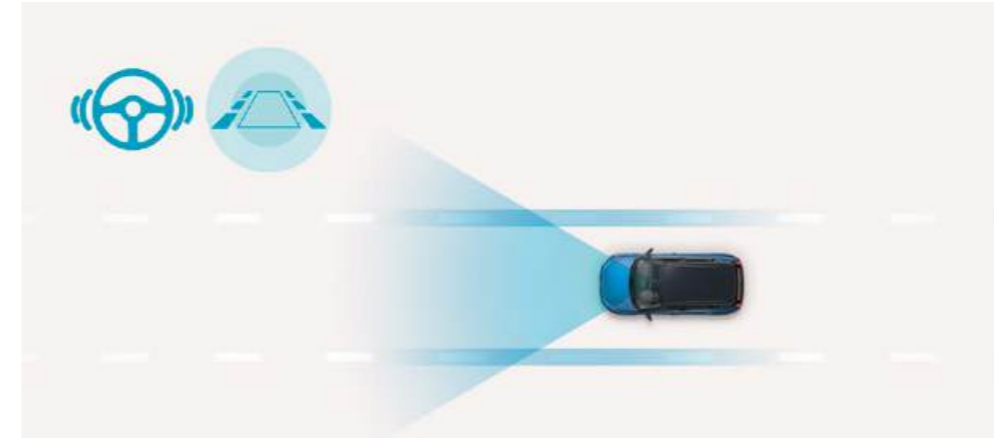

Apple CarPlay™ and Android Auto™ are on board as well, so you can mirror your apps, music, and phone layout onto the big screen.*

BAYON is equipped with BlueLink Connected Car Services – delivering seamless connectivity via smartphone app or the 10.25" centre touchscreen display.

Hyundai SmartSense

With its advanced driver-assistance systems and an active safety package with a range of innovative features, the BAYON delivers even more peace of mind.

Explore more SmartSense

Lane Following Assist provides slight steering inputs to keep the vehicle centred in its lane at speeds between 0 and 180 kilometres per hour on highways and city streets. ◊